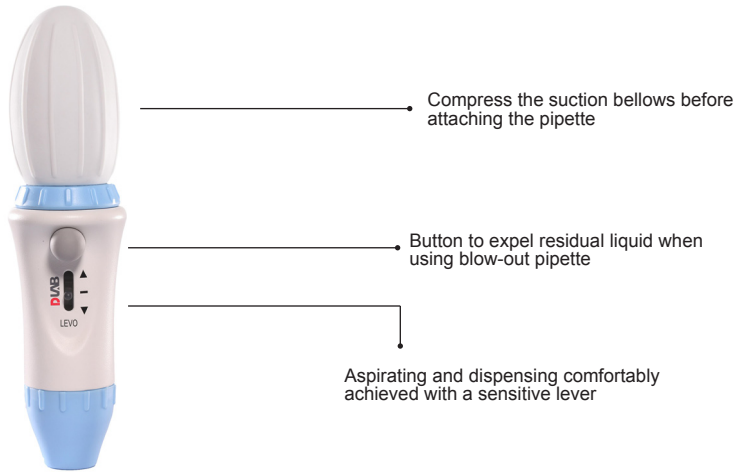

Levo Pipette Controller

Levo Pipette Controller

제품특징

- Ease of use
- Precise pipetting control
- Robust and lightweight
- Appropriate for most of the plastic and glass pipettes from 0.1 ~100ml
- 3 μ m replaceable Hydrophobic filter
- Easy cleaning and maintenance

Levo E Pipette Pump

제품특징

- Volume capacity 2mL, 10mL and 25mL
- Colour-coded by volume with green, blue and red
- Thumb wheel guarantees precise operation
- Resistant to acids and alkalis
- Easy for cleaning and maintenance